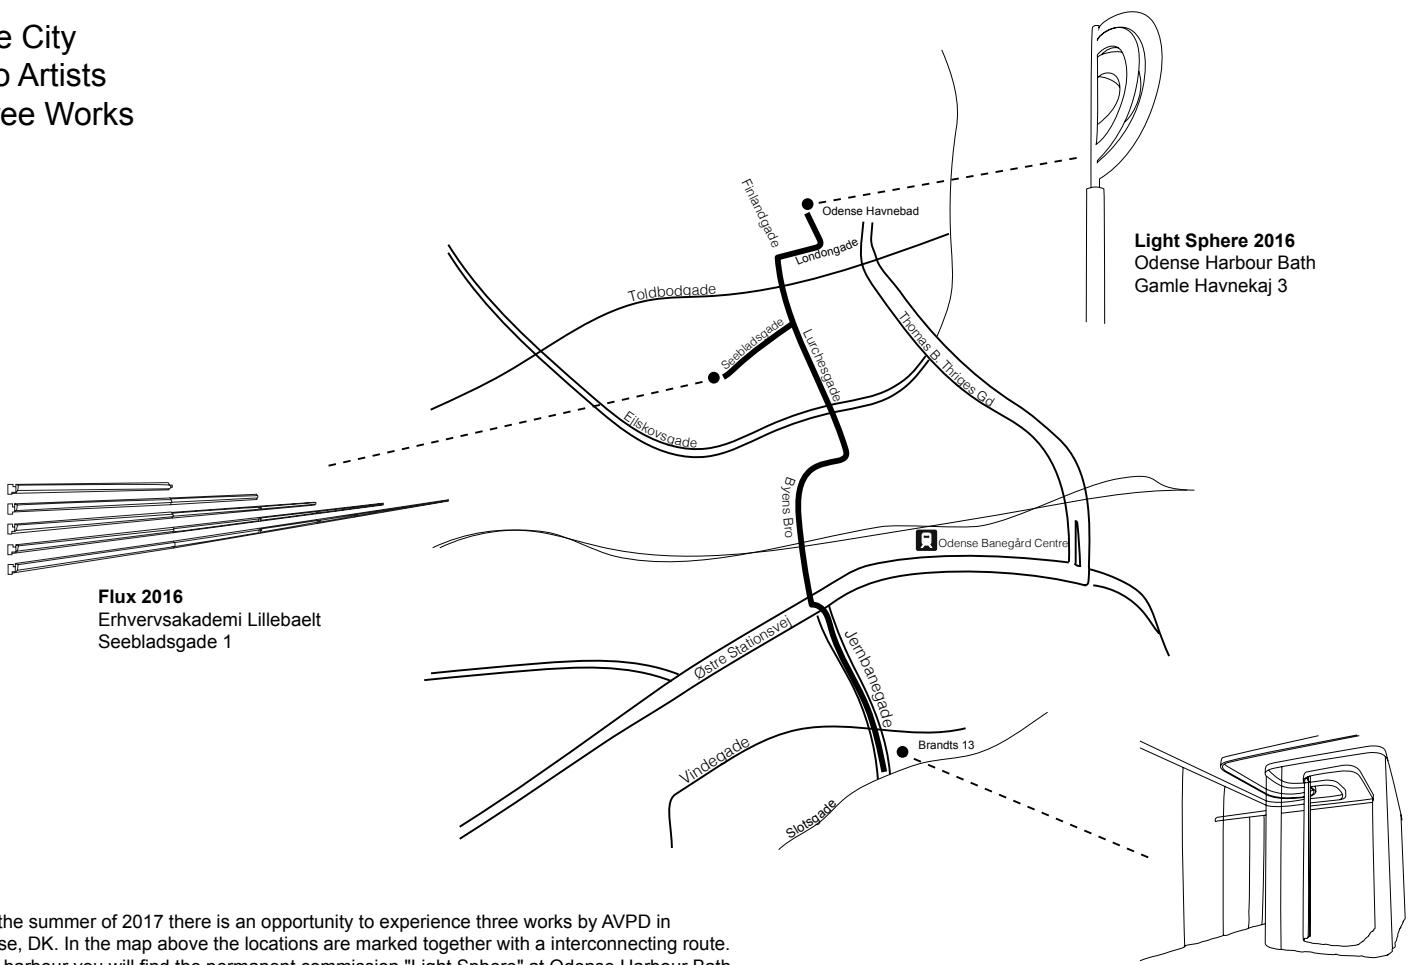

One City
Two Artists
Three Works

Light Sphere 2016
Odense Harbour Bath
Gamle Havnekaj 3

Flux 2016
Erhvervsakademi Lillebaelt
Seebbladsgade 1

Shift 2017
Brandts 13
Jernbanegade 13

Over the summer of 2017 there is an opportunity to experience three works by AVPD in Odense, DK. In the map above the locations are marked together with a interconnecting route. In the harbour you will find the permanent commission "Light Sphere" at Odense Harbour Bath, indoor you will be able to experience the permanent commission "Flux" in EAL, and finally the major curtain installation "Shift" is on display at Brandts 13 until 20th August. Enjoy.
Brandts13 opening hours: Mon & Tue: Closed Wed - Sun: 10am – 5pm Thurs: 12pm – 9pm
www.avpd.net www.instagram.com/_avpd